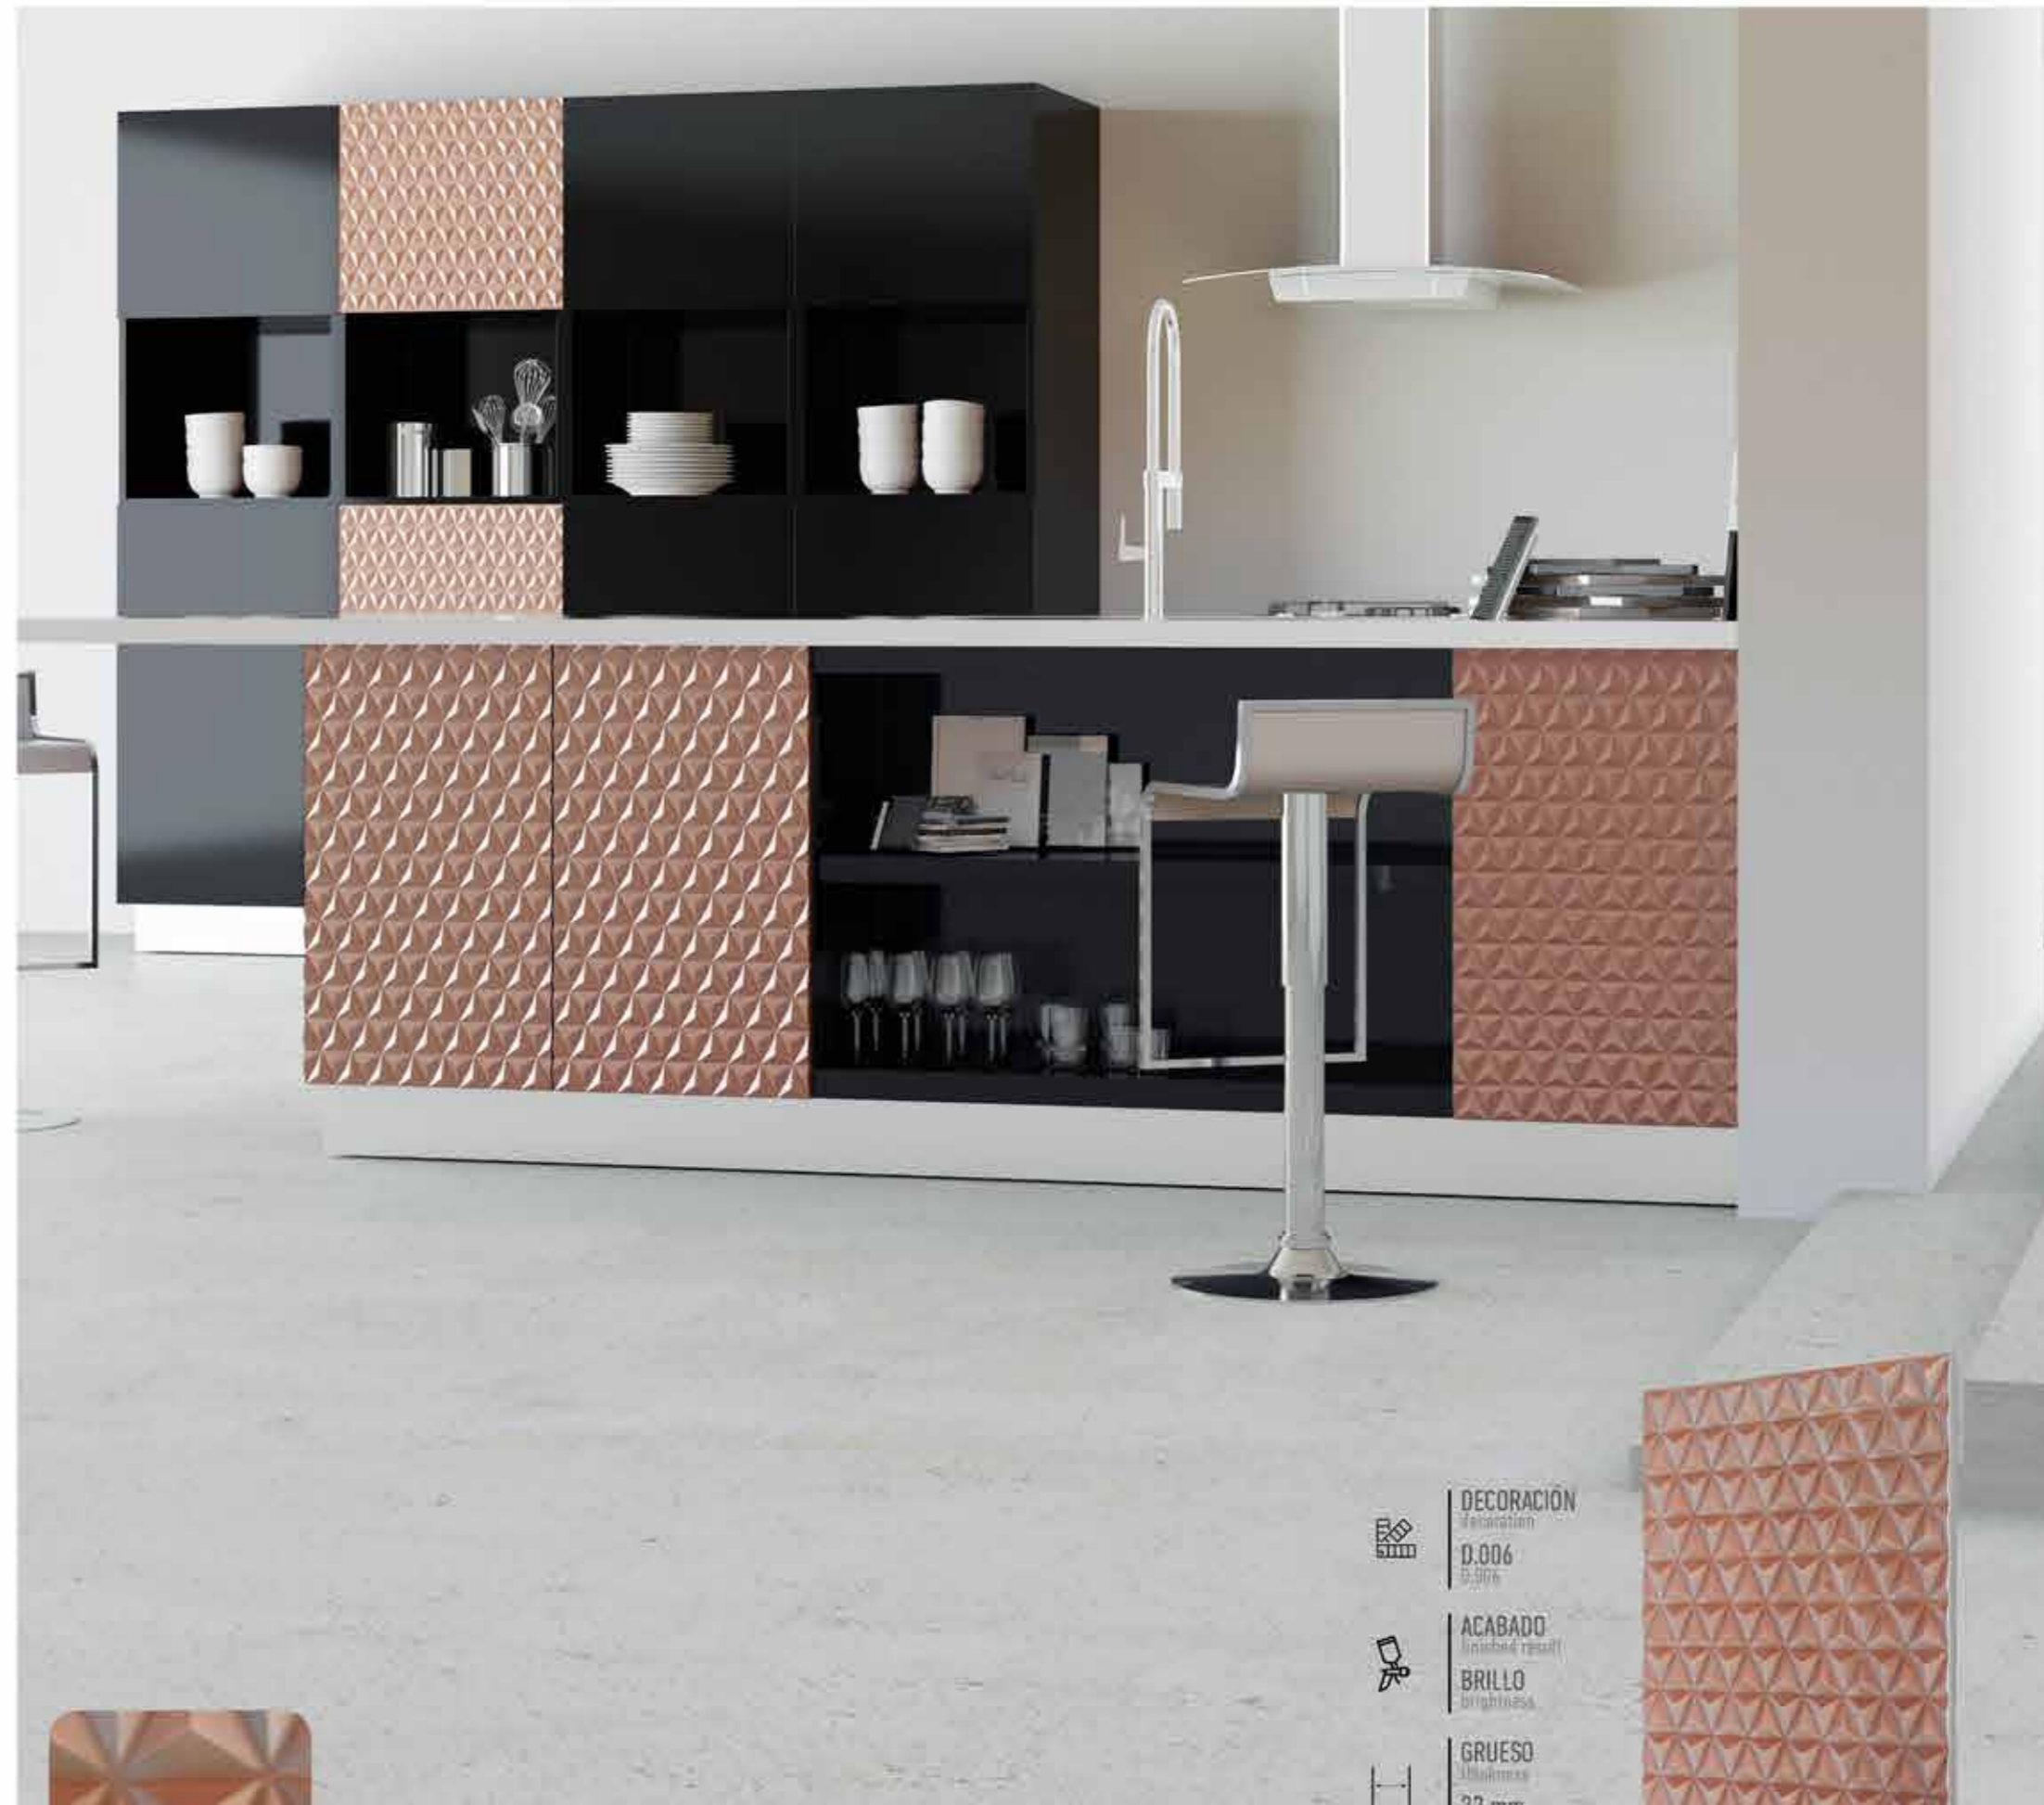

ACABADO  
finished result  
MATE  
mat

GRUESO  
thickness  
19/22 mm  
19/22 mm

PROFUNDIDAD  
profundity  
5 mm  
5 mm

**K0.6**

DECORACIÓN  
decoration  
D.006  
D.006

ACABADO  
finished result  
BRILLO  
brightness